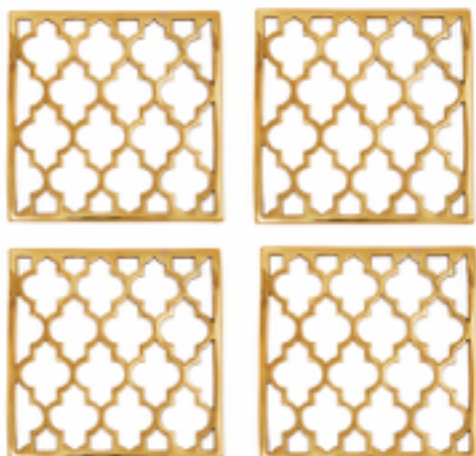

Palm Beach 40942

Palm Beach 40943

Miami Beach 40940

Miami Beach 40941

Arabesque 40961

Arabesque 40962

Napkin rings

100% solid brass. Comes in giftbox. Min. 4 sets