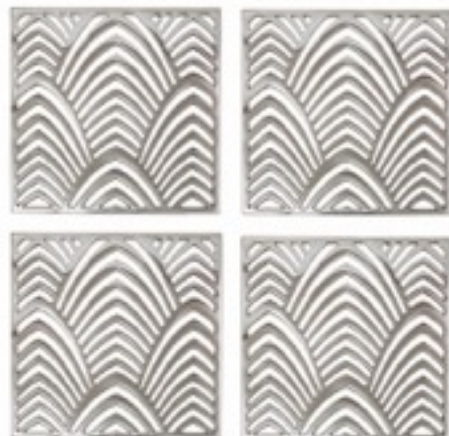

Empire 40973 **NEW!**

Arabesque 40972 **NEW!**

Quote Coasters

100% brass sheet, handmade. Comes in giftbox. Min. 4 pcs

Quote Coasters 40965

Quote Coasters 40966

Coasters

100% solid brass, handmade. Comes in giftbox. Min. 4 pcs

Palm Beach 40942

Palm Beach 40943

Miami Beach 40940

Miami Beach 40941

Arabesque 40961

Arabesque 40962

Napkin rings

100% solid brass. Comes in giftbox. Min. 4 sets