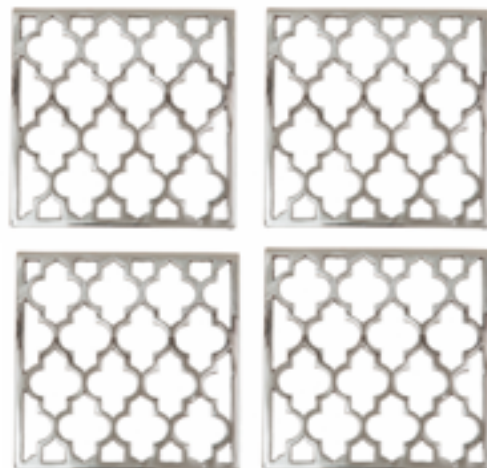

Palm Beach 40942

Palm Beach 40943

Miami Beach 40940

Miami Beach 40941

Arabesque 40961

Arabesque 40962

Napkin rings

100% solid brass. Comes in giftbox. Min. 4 sets